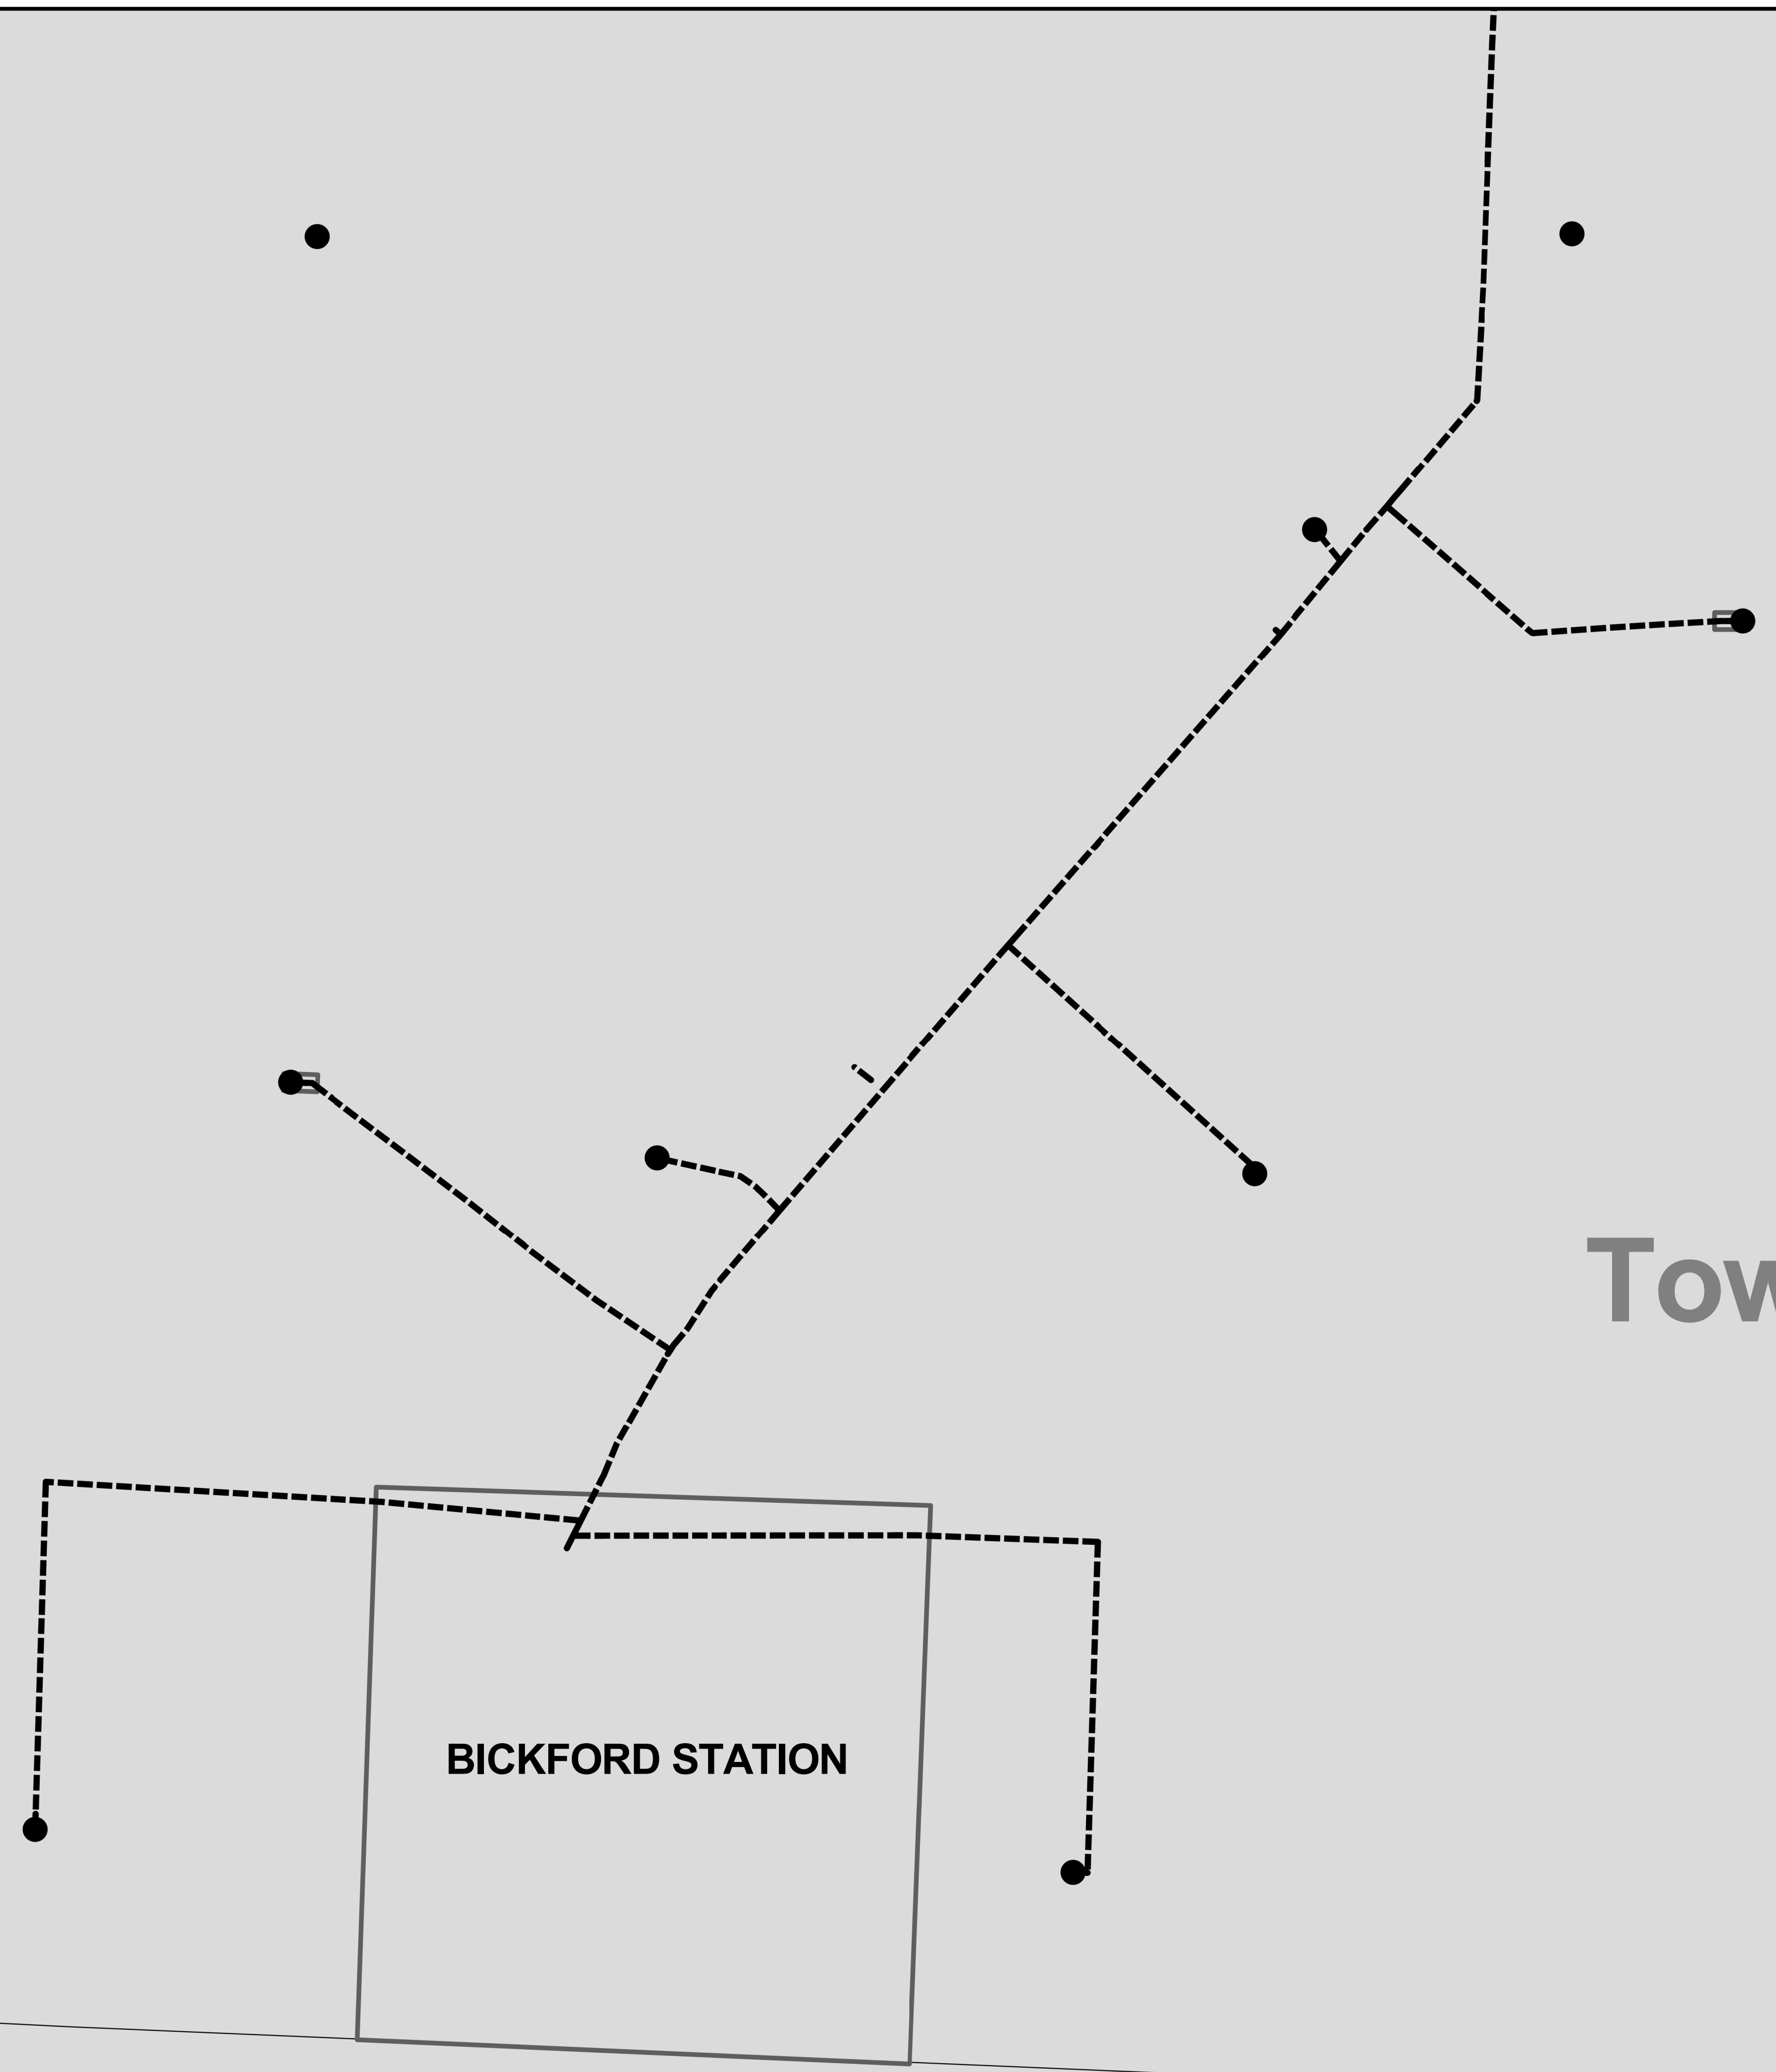

Highway 40

Township of St Clair

BICKFORD STATION

Bentpath Line

Legend

-  Enbridge Gas Wells
-  Bickford Station site
-  Bickford Designated Storage Area
-  Bickford Gathering Lines & Well Laterals

MA3745

Disclaimer:
The Map is provided with no warranty express or implied and is subject to change at any time. Any Person using the Map shall do so at its own risk and the Map is not intended in any way as a tool to locate underground infrastructure for the purposes of excavation

Bickford Storage Pool - Project Location Map